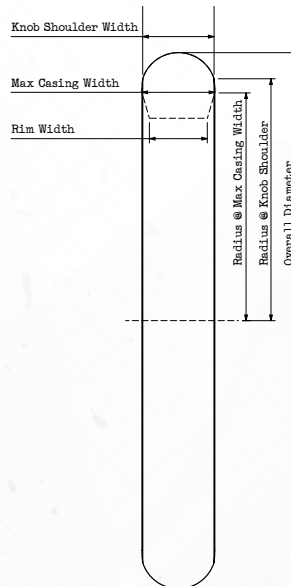

TIRE GEOMETRIES

	Rim Width mm	Overall Diameter mm	Knob Shoulder Width mm	Max Casing Width mm	Radius at Knob Shoulder Width mm	Radius at Max Casing Width mm
Endomorph	100.0	736.0	92.0	106.0	340.0	313.0
	82.0	736.0	90.0	99.0	345.0	319.0
	65.0	736.0	88.0	91.0	349.0	325.0
Larry	100.0	741.0	95.0	106.0	346.0	314.0
	82.0	741.0	93.0	98.0	345.0	318.0
	65.0	741.0	91.0	92.0	343.0	323.0
Black Floyd	100.0	738.0	96.0	107.0	342.0	314.0
	82.0	738.0	93.0	101.0	341.0	322.0
	65.0	738.0	89.0	93.0	339.0	327.0
Nate	100.0	749.0	103.0	108.0	345.0	320.0
	82.0	749.0	101.0	103.0	343.0	323.0
	65.0	749.0	99.0	95.0	342.0	323.0
Big Fat Larry	100.0	756.0	109.0	114.0	347.0	320.0
	82.0	756.0	105.0	107.0	346.0	324.0
	65.0	756.0	102.0	101.0	344.0	328.0
Bud	100.0	762.0	118.0	119.0	351.0	330.0
	82.0	762.0	116.0	113.0	351.0	336.0
	65.0	762.0	112.0	105.0	348.0	338.0
Lou	100.0	759.0	119.0	121.0	353.0	325.0
	82.0	759.0	116.0	111.0	350.0	326.0
	65.0	759.0	112.0	104.0	346.0	328.0
Knard 3.8	100.0	726.0	99.0	103.0	338.0	315.0
	82.0	726.0	97.0	95.0	337.0	320.0
	65.0	726.0	94.0	91.0	335.0	325.0
Knard 29+	50.0	773.0	77.0	75.0	361.0	343.0
	29.0	772.0	74.0	71.0	357.0	343.0
Knard 26+	50.0	712.0	78.0	77.0	333.0	320.0
	29.0	707.0	77.0	73.0	328.0	317.0
Knard 700c	24.0	717.0	41.0	43.0	333.0	316.0
Dirt Wizard 26 x2.75	50.0	697.0	72.0	70.0	332.0	314.0
	29.0	693.0	70.0	64.0	329.0	315.0