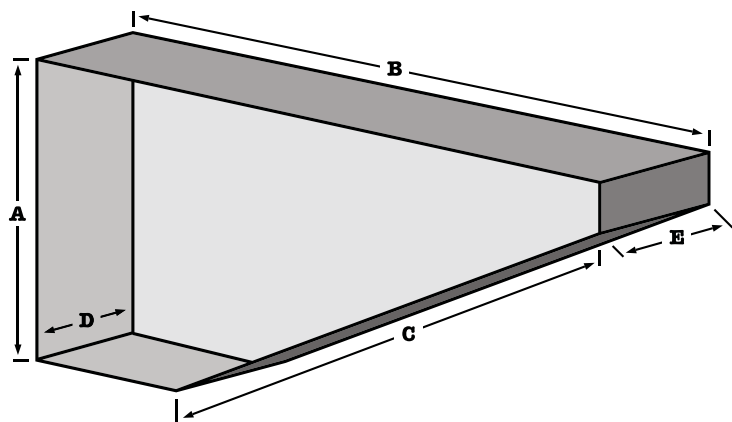

FRAME BAG DIMENSIONS

Model	FIT	FRAME SIZE					
		XS	S	M	L	XL	XXL
Moonlander/Pug	A	1	2	3	4	5	5
	B	6	7	8	9	10	10
Troll/1x1	A	6	7	8	9	10	
	B	2	3	3	4	5	
Ogre/KM	A		6	7	8	9	10
	B		1	2	3	4	5
Big Dummy	A		7	8	9	10	
	B		2	3	4	5	
ECR	A	6	6	7	8	9	10
	B	1	1/7	2/8	3/9	4/10	5
Krampus	A		6	7	8	9	
	B		1	2	3	4	
Ice Cream Truck* & Instigator 2.0*	A						
	B		1	2	3	4	5

*Presently there is no "A" fit for the Ice Cream Truck or Instigator 2.0. New bags are in development. Check surlybikes.com/parts/cargo/frame_bags for the most up to date information.

#1-10 = Bag Size
A = Best Fit Like Custom B = Good Fit, But Not Quite Custom

BAG	DIMENSIONS (in.)				
	A	B	C	D	E
1	8.0	16.5	20.5	2.5	5.0
2	10.5	17.5	21.0	2.5	5.0
3	12.0	18.5	22.0	2.5	5.0
4	14.3	21.0	23.8	2.5	5.0
5	15.0	22.0	24.0	2.5	5.0
6	8.0	16.8	19.5	2.0	2.0
7	9.0	18.5	20.5	2.0	2.0
8	10.5	20.5	22.0	2.0	2.0
9	13.0	21.5	23.5	2.0	2.0
10	14.8	22.8	25.0	2.0	2.0