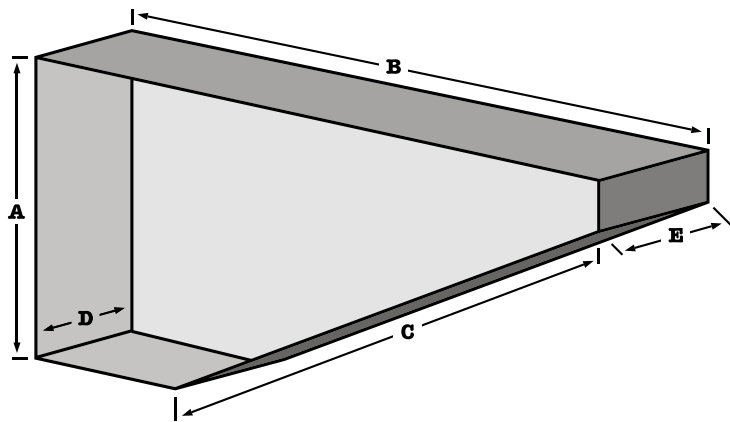

FRAME BAG DIMENSIONS

Model	FIT	FRAME SIZE					
		XS	S	M	L	XL	XXL
Moonlander/Pug	A	1	2	3	4	5	5
	B	6	7	8	9	10	10
Troll/1x1	A	6	7	8	9	10	
	B	2	3	3	4	5	
Ogre/KM	A		6	7	8	9	10
	B		1	2	3	4	5
Big Dummy	A		7	8	9	10	
	B		2	3	4	5	
ECR	A	6	6	7	8	9	10
	B	1	1/7	2/8	3/9	4/10	5
Krampus	A		6	7	8	9	
	B		1	2	3	4	
Ice Cream Truck* & Instigator 2.0*	A						
	B		1	2	3	4	5

*Presently there is no "A" fit for the Ice Cream Truck or Instigator 2.0. New bags are in development. Check surlybikes.com/parts/cargo/frame_bags for the most up to date information.

#1-10 = Bag Size
A = Best Fit Like Custom B = Good Fit, But Not Quite Custom

BAG	DIMENSIONS (in.)				
	A	B	C	D	E
1	8.0	16.5	20.5	2.5	5.0
2	10.5	17.5	21.0	2.5	5.0
3	12.0	18.5	22.0	2.5	5.0
4	14.3	21.0	23.8	2.5	5.0
5	15.0	22.0	24.0	2.5	5.0
6	8.0	16.8	19.5	2.0	2.0
7	9.0	18.5	20.5	2.0	2.0
8	10.5	20.5	22.0	2.0	2.0
9	13.0	21.5	23.5	2.0	2.0
10	14.8	22.8	25.0	2.0	2.0

BAG	DIMENSIONS (mm.)				
	A	B	C	D	E
1	203	419	521	64	127
2	267	445	533	64	127
3	305	470	559	64	127
4	362	533	603	64	127
5	381	559	610	64	127
6	203	425	495	51	50.8
7	229	470	521	51	50.8
8	267	521	559	51	50.8
9	330	546	597	51	50.8
10	375	578	635	51	50.8